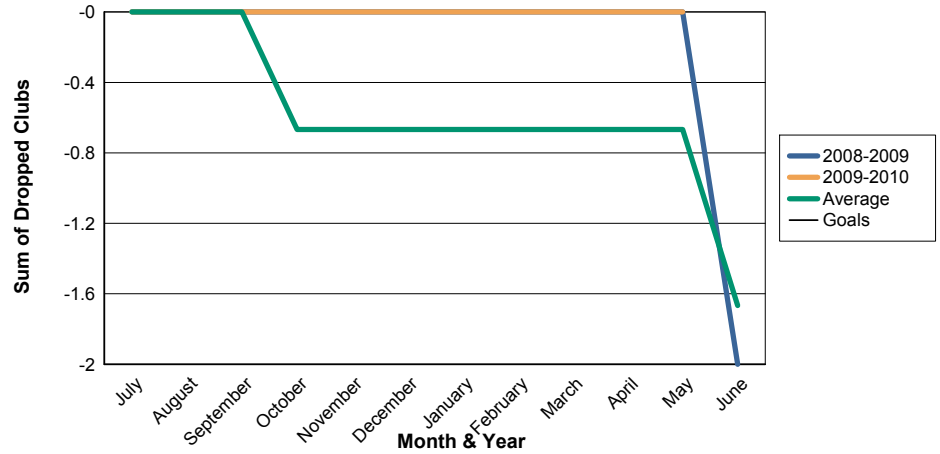

3 Year Comparisons for GMT Constitutional Area 5

By GMT District

As of May 2010

Sum of New Clubs/ Month & Year

For District 336 B

Sum of Dropped Clubs/ Month & Year

For District 336 B

Sum of Net Clubs/ Month & Year