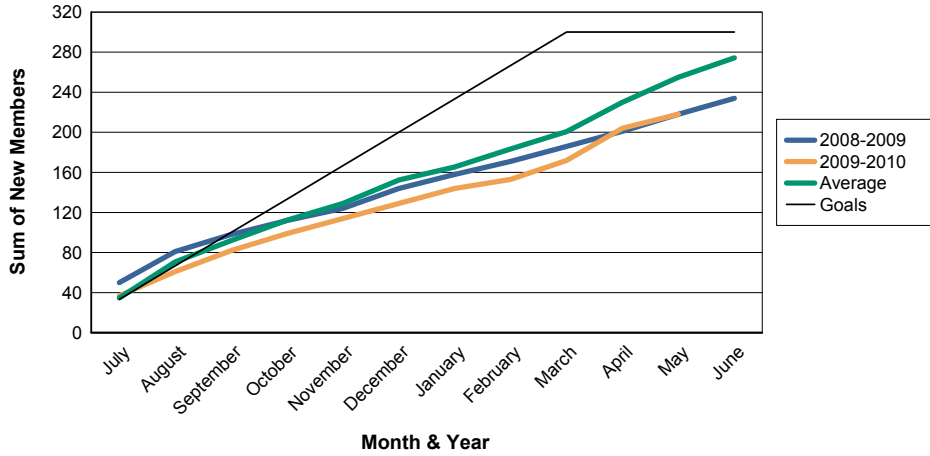

For District 336 B

Sum of Charter Members/ Month & Year

For District 336 B

3 Year Comparisons for GMT Constitutional Area 5

By GMT District

As of May 2010

Sum of New Members/ Month & Year

For District 336 B