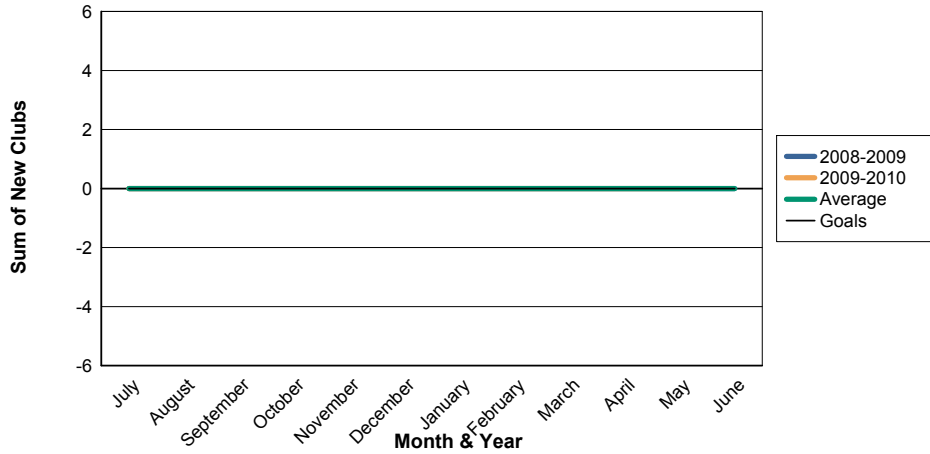

3 Year Comparisons for GMT Constitutional Area 5

By GMT District

As of May 2010

Sum of New Clubs/ Month & Year

For District 336 B

Sum of Dropped Clubs/ Month & Year

For District 336 B

Sum of Net Clubs/ Month & Year