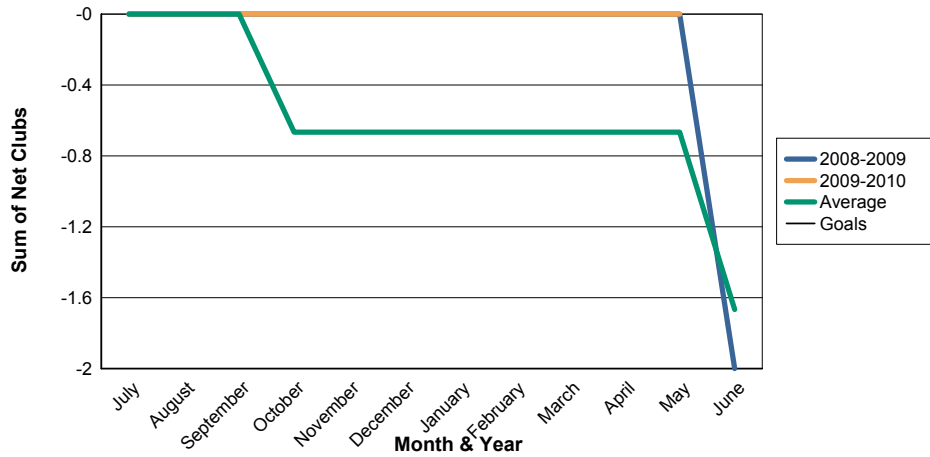

Sum of Net Clubs/ Month & Year

For District 336 B