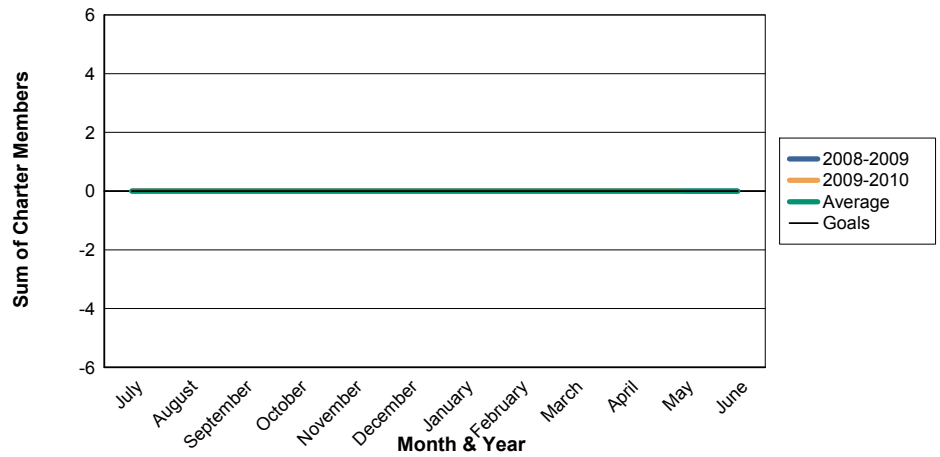

Sum of Charter Members/ Month & Year

For District 336 B