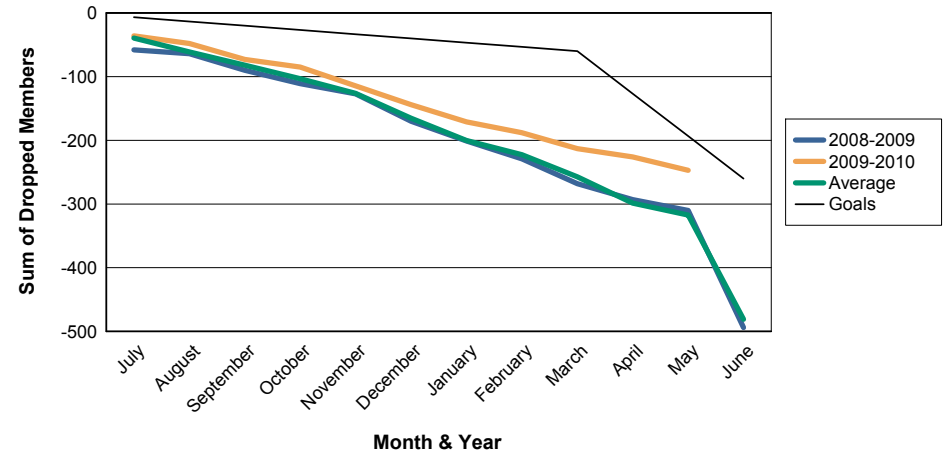

Sum of Dropped Members/ Month & Year

For District 336 B